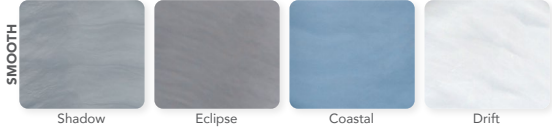

Shell: White

Shell: White | Cabinet: Charcoal

## PERMASHELL™ COLORS

LEGACY SERIES

NATURAL SERIES