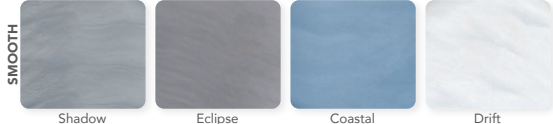

Shell: White

Shell: White | Cabinet: Charcoal

PERMASHELL™ COLORS

LEGACY SERIES

Greystone White

NATURAL SERIES

Shadow Eclipse Coastal Drift

PERMAWOOD™ CABINET COLORS