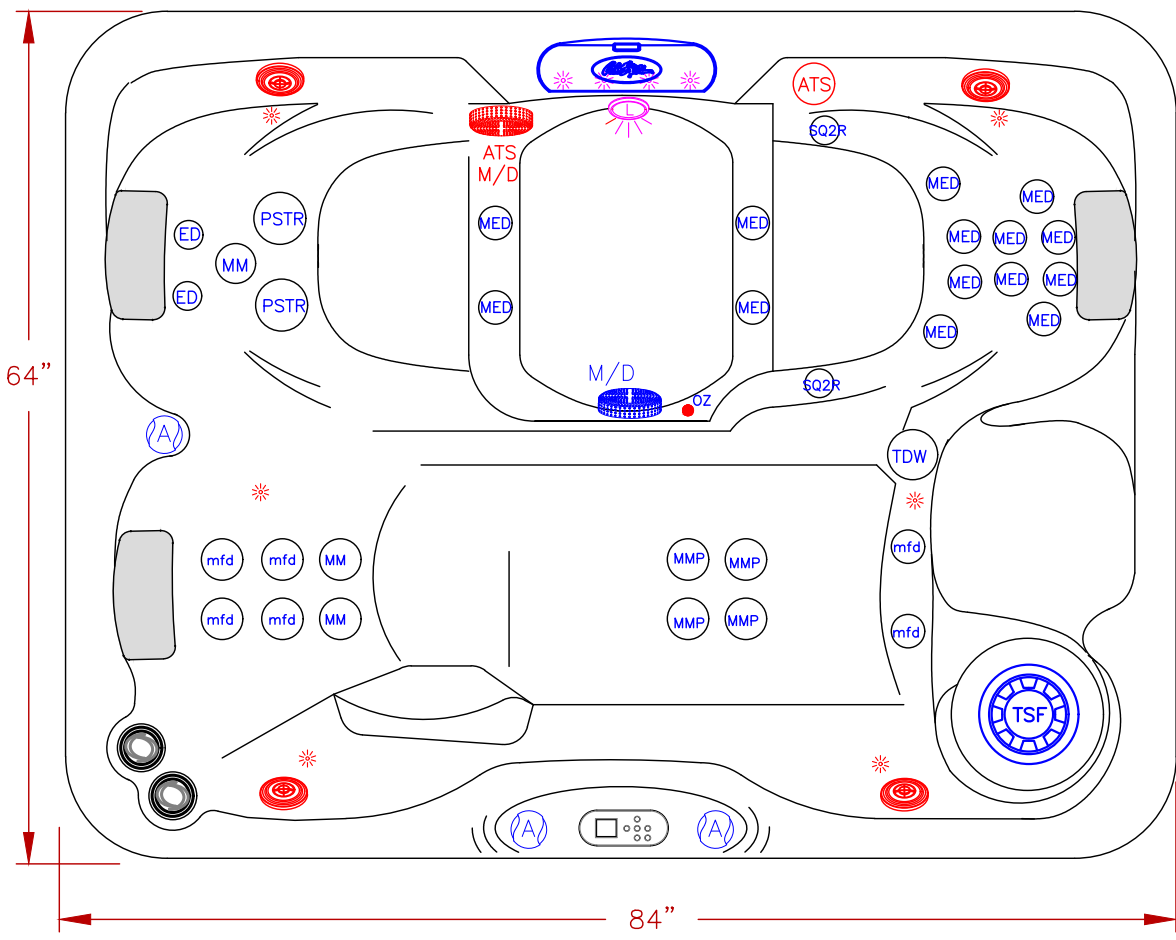

LINE	PATIO PLUS
MODEL	KONA
NUM	PPZ-534L

34 JETS LEGEND			
QTY.	SYMB.	DESCRIPTION	PART NUMBER
2	ED	EURO DIRECTIONAL BLACK JET	PLUCS2295051S
2	SQ2R	ROTO/HAND JET	PLU29923-024-000
14	MED	MICRO XL DIRECTIONAL BLACK	PLUCS2295031S
3	MM	MINI STORM TWIN ROTO BLACK	PLUCS2298061S
4	MMP	MINI MULTI MASSAGE BLACK	PLUCS2295171S
6	mfd	MICRO FLOW DIRECTIONAL	PLUCS2295061S
2	PSTR	PWR STORM TWIN ROTO BLACK JET	PLUCS2295181S
1	TDW	TURBO WHIRLPOOL JET	PLU210-4391
1	WF	CASCADE WATERFALL	
3	A	AIR CONTROL VALVE	
1	L	MULTI COLORED LED LIGHT 5"	
1	F	50 SQ. FT. W/TELEWEIR	
1	M/D	MAIN DRAIN	
3	P	Y-PILLOW	
1	CONTROL	NEO 1100 OVAL 1P	

SPECIFICATIONS DIMENSIONS (IN) 84"x64"x34" DIMENSIONS (CM) 213x162x86 WATER CAP. 226 GAL [855 L] APP. WEIGHT 535 LBS [243 kg]		
TITLE 2021 SPA LINE PATIO PLUS SPAS PPZ-534L		
DWG NO. B	DWG BY M ORTEGA	
DATE 2/15/2021	REVISED	

NOTE:
 DUE TO OUR CONTINUOUS IMPROVEMENT PROGRAM, ALL MODELS
 AND SPECIFICATIONS ARE SUBJECT TO CHANGE WITHOUT NOTICE.

SCALE: NTS